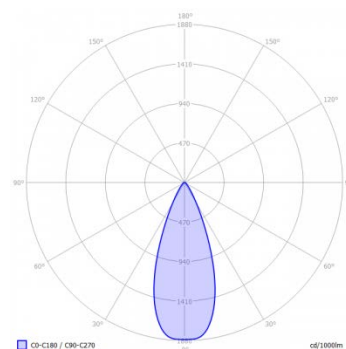

### DIMENSIONS

Length \_\_\_\_\_ -  
Width \_\_\_\_\_ -  
Height \_\_\_\_\_ 800 mm / 400 mm / 160 mm  
Diameter \_\_\_\_\_ 28 mm / 1.1"  
Total height \_\_\_\_\_ -  
Recess depth \_\_\_\_\_ -

### LIGHT SPECIFICATIONS

Color temperature \_\_\_\_\_ 3000 K  
CRI (RA) \_\_\_\_\_ 90  
Luminous intensity \_\_\_\_\_ 157.7 Cd  
Light beam 0-180 \_\_\_\_\_ 35°  
Light beam 90-270 \_\_\_\_\_ 35°  
Net luminous flux \_\_\_\_\_ 84 lumen  
Luminous efficiency \_\_\_\_\_ 70 lumenwatt

### AVAILABLE LENGTHS

AIM: 10401360  
AIM LOW: 10401355  
AIM EXTRA LOW: 10401350

### PROTECTION RATING

IP : 55

ILLUMINANCE - CONE OF LIGHT		
CENTER BEAM (FC)	BEAM DIAMETER (FT)	DISTANCE (FT)
39	1.26	2.0
10	2.52	4.0
4	3.78	6.0
2	5.04	8.0
2	6.31	10.0
1	7.57	12.0

Beam angle (0-180°) (90-270°): 96°  
edge illuminance is 1/2 of Centre beam