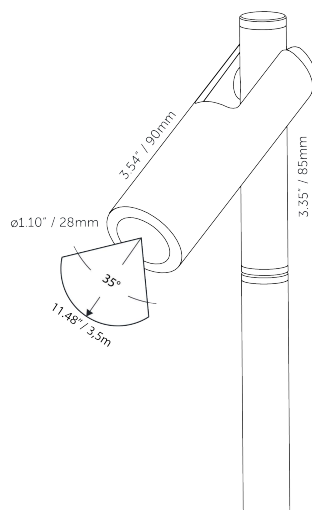

### DIMENSIONS

Length \_\_\_\_\_ -  
Width \_\_\_\_\_ -  
Height \_\_\_\_\_ 800 mm / 400 mm / 160 mm  
Diameter \_\_\_\_\_ 28 mm / 1.1"  
Total height \_\_\_\_\_ -  
Recess depth \_\_\_\_\_ -

### MATERIAL

Ring / Plate \_\_\_\_\_ aluminum  
Lens \_\_\_\_\_ polycarbonate  
Exterior \_\_\_\_\_ -  
Easy Lock included \_\_\_\_\_ yes  
Installation hardware included \_\_\_\_\_ yes

### AVAILABLE LENGTHS

AIM: 10401360  
AIM LOW: 10401355  
AIM EXTRA LOW: 10401350

### PROTECTION RATING

IP : 55

ILLUMINANCE - CONE OF LIGHT		
CENTER BEAM (FC)	BEAM DIAMETER (FT)	DISTANCE (FT)
39	1.26	2.0
10	2.52	4.0
4	3.78	6.0
2	5.04	8.0
2	6.31	10.0
1	7.57	12.0

Beam angle (0-180°) (90-270°): 96°  
edge illuminance is 1/2 of Centre beam