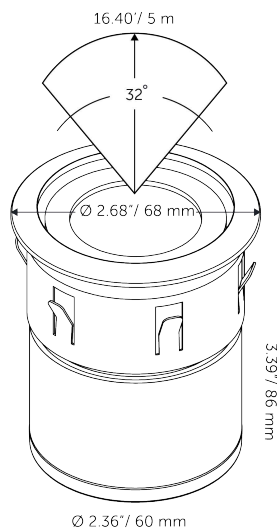

OUTDOOR LIGHTING

SMART FLUX TONE

GENERAL

SMART FLUX TONE
Article number 10103205
Category spot
Light source LED
Color changing yes
Warranty 5 years

DIMENSIONS

Length -
Width -
Height 100 mm / 4"
Diameter 60 mm / 2"
Total height -
Recess depth -

ELECTRONICS

Voltage 12V AC
Output 6.00 Watt
VA 9.5 VA
Power factor 0.64
Light source 1x RGBW 5x5
Lifetime 25000 hours
Energy label G
Dimmable Yes
Length of cable lead 600 mm / 24"

LIGHT SPECIFICATIONS

Color temperature 3100 K
Luminous intensity 388.30 Cd
Light beam 0-180 32°
Light beam 90-270 32°
Net luminous flux 144 lumen
Luminous efficiency 23 lumenwatt

PROTECTION RATING

IP : 67

in-lite®

ILLUMINANCE - CONE OF LIGHT		
CENTER BEAM (FC)	BEAM DIAMETER (FT)	DISTANCE (FT)
43	1.72	3.0
11	3.44	6.0
5	5.16	9.0
3	6.88	12.0
2	8.60	15.0
1	11.47	20.0

Beam angle (0-180°) (90-270°): 32°
edge illuminance is 1/2 of Centre beam