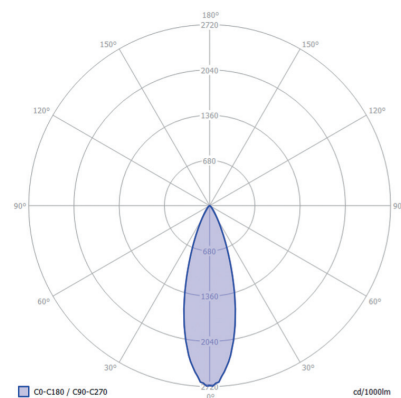

OUTDOOR LIGHTING

SMART FLUX TONE

GENERAL

SMART FLUX TONE
Article number 10103205
Category spot
Light source LED
Color changing yes
Warranty 5 years

DIMENSIONS

Length -
Width -
Height 100 mm / 4"
Diameter 60 mm / 2"
Total height -
Recess depth -

ELECTRONICS

Voltage 12V AC
Output 6.00 Watt
VA 9.5 VA
Power factor 0.64
Light source 1x RGBW 5x5
Lifetime 25000 hours
Energy label G
Dimmable Yes
Length of cable lead 600 mm / 24"

LIGHT SPECIFICATIONS

Color temperature 3100 K
Luminous intensity 388.30 Cd
Light beam 0-180 32°
Light beam 90-270 32°
Net luminous flux 144 lumen
Luminous efficiency 23 lumenwatt

PROTECTION RATING

IP : 67

in-lite®

ILLUMINANCE - CONE OF LIGHT		
CENTER BEAM (FC)	BEAM DIAMETER (FT)	DISTANCE (FT)
43	1.72	3.0
11	3.44	6.0
5	5.16	9.0
3	6.88	12.0
2	8.60	15.0
1	11.47	20.0

Beam angle (0-180°) (90-270°): 32°
edge illuminance is 1/2 of Centre beam